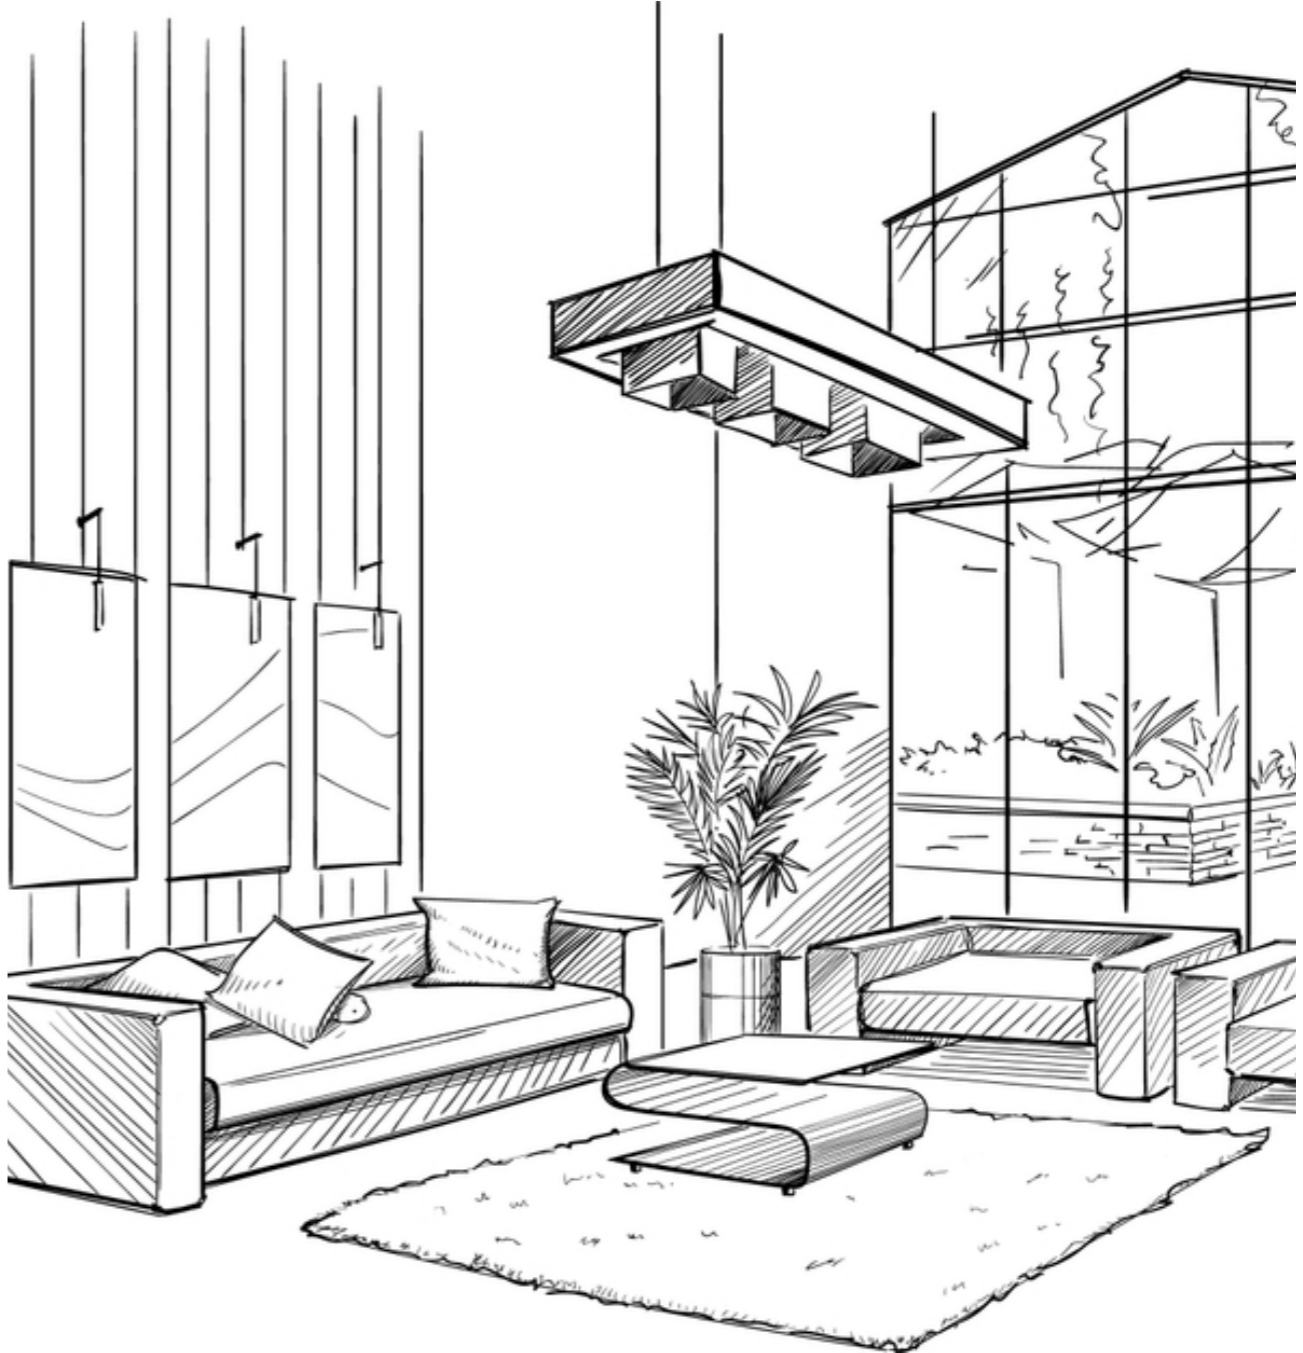

**EROS
CREMA**

4 Randoms

600x1200mm

Glossy
Surface