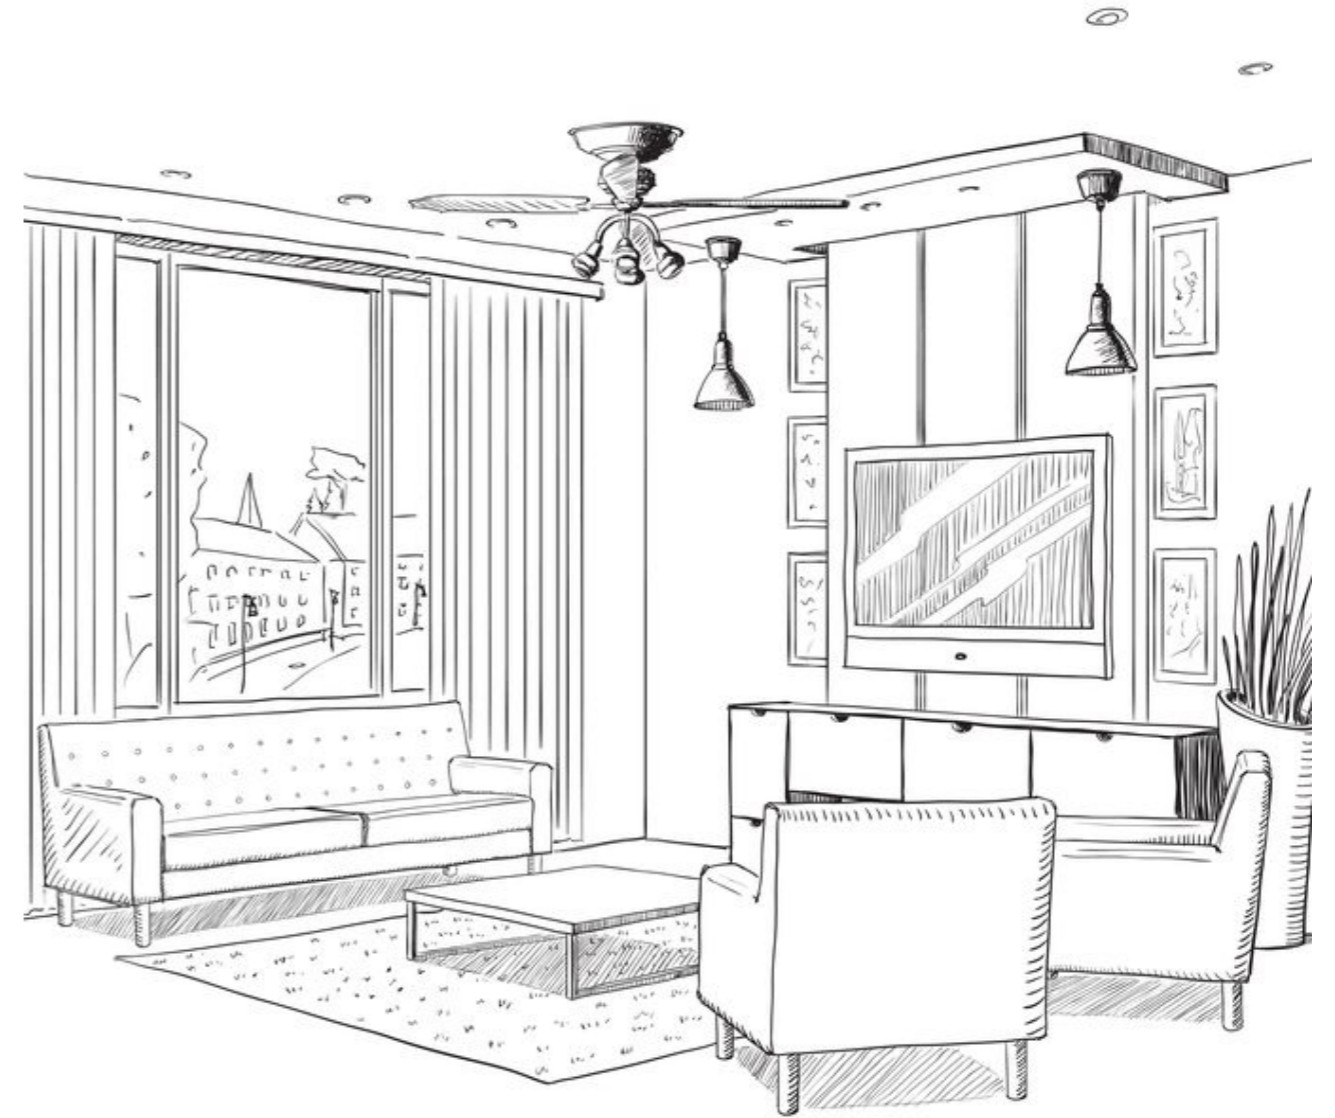

Glossy
Surface

4
Randoms

**FLORENCE
LIGHT**

4 Randoms

600x1200mm

Glossy
Surface

**FOSSIL
BEIGE**

600x1200mm