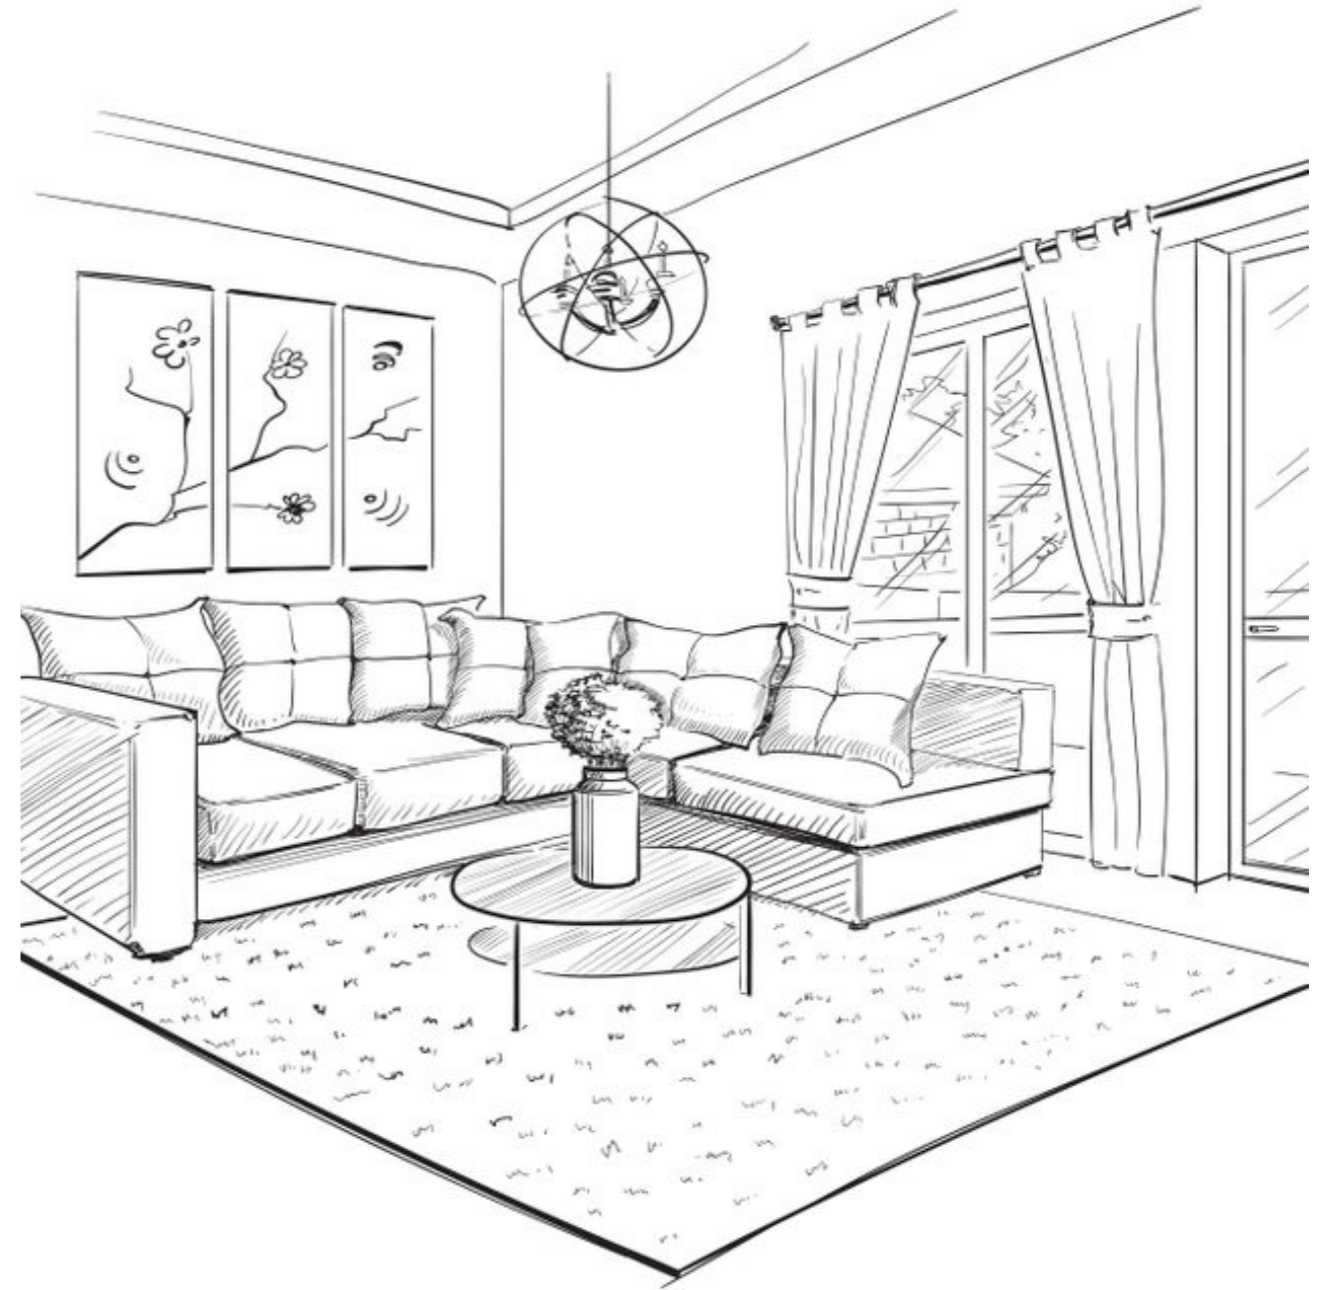

Glossy
Surface

4
Randoms

**FRENCH
CREMA**

4 Randoms

600x1200mm

Glossy
Surface

**GEM
GREY**

600x1200mm