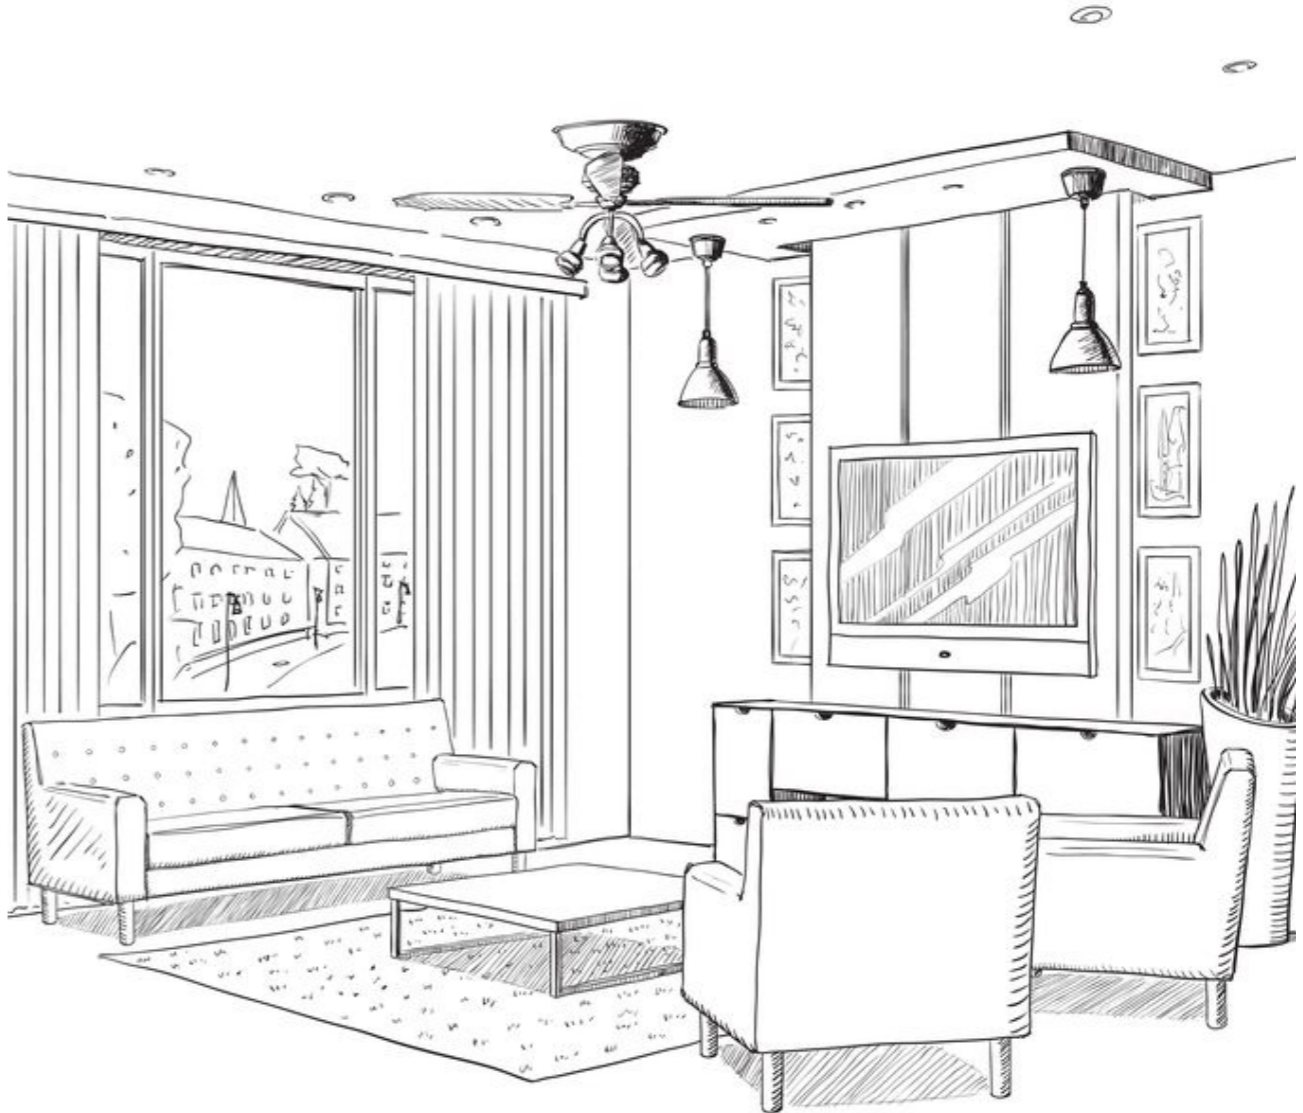

Glossy
Surface

4
Randoms

**DYNA
ROYAL**

4 Randoms

600x1200mm

Glossy
Surface

**EROS
BIANCO**

600x1200mm