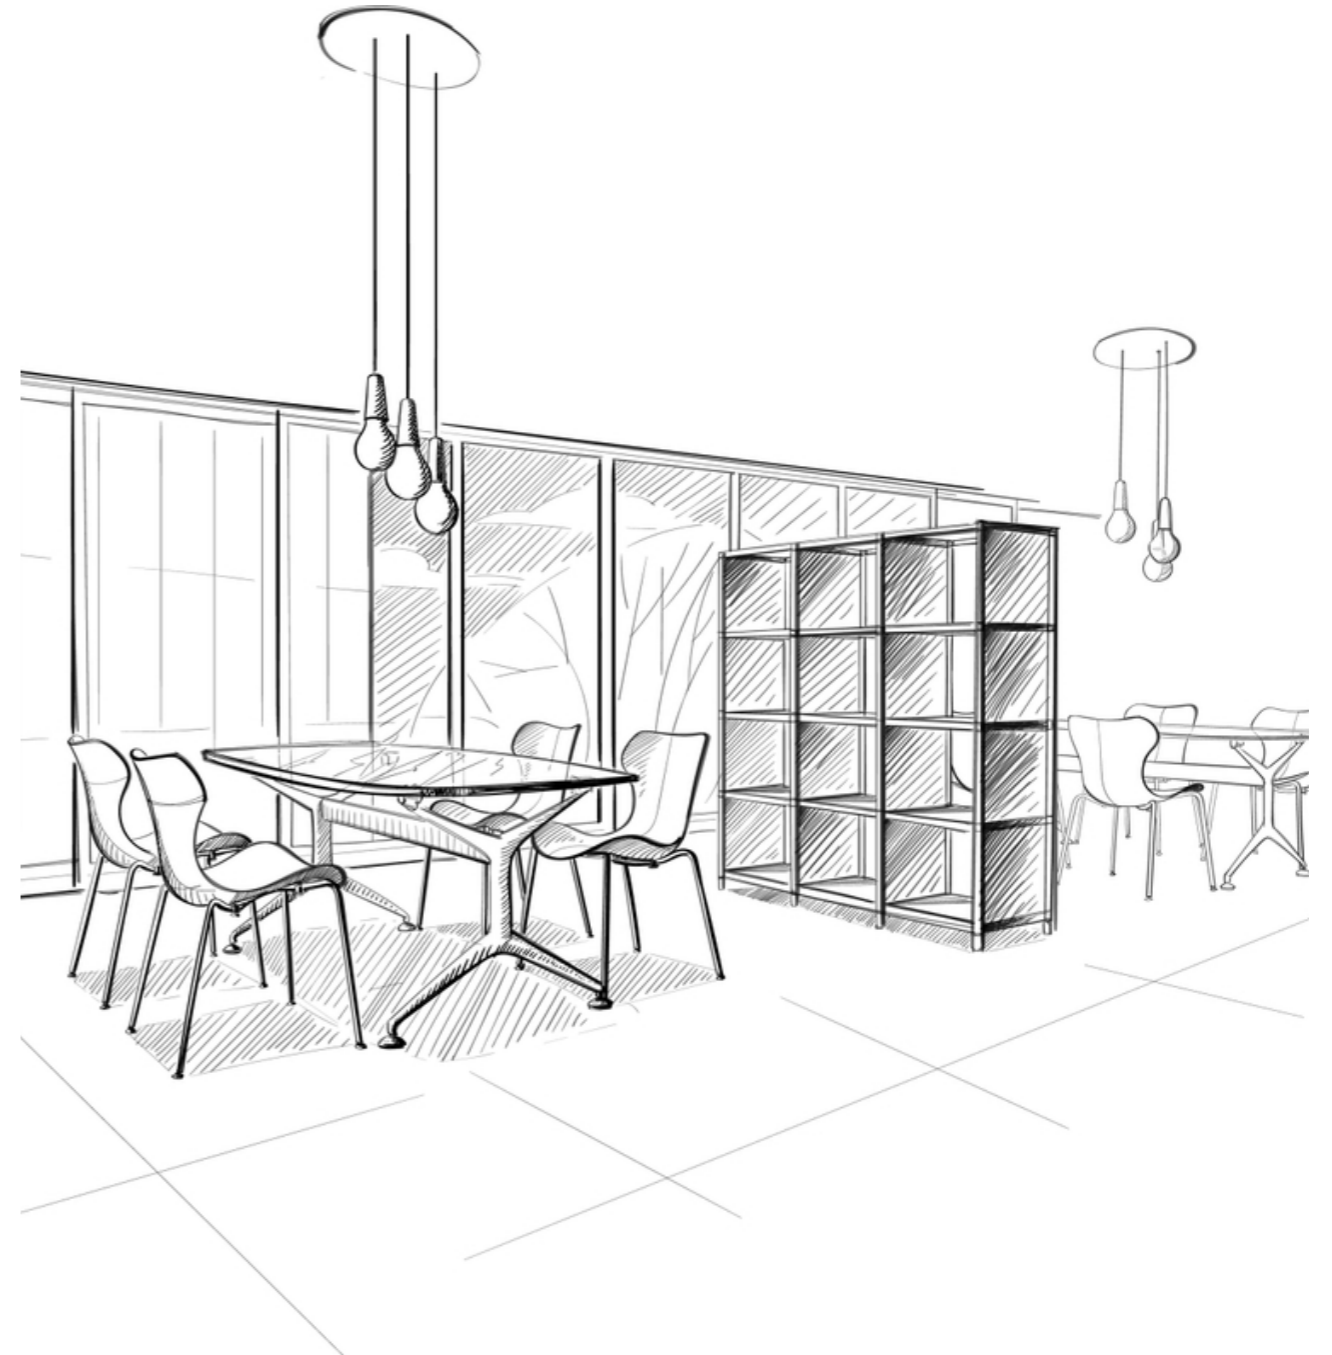

Glossy
Surface

4
Randoms

**PERLATO
ROYAL**

4 Randoms

600x1200mm

Glossy
Surface

**PIETRA
BEIGE**

600x1200mm