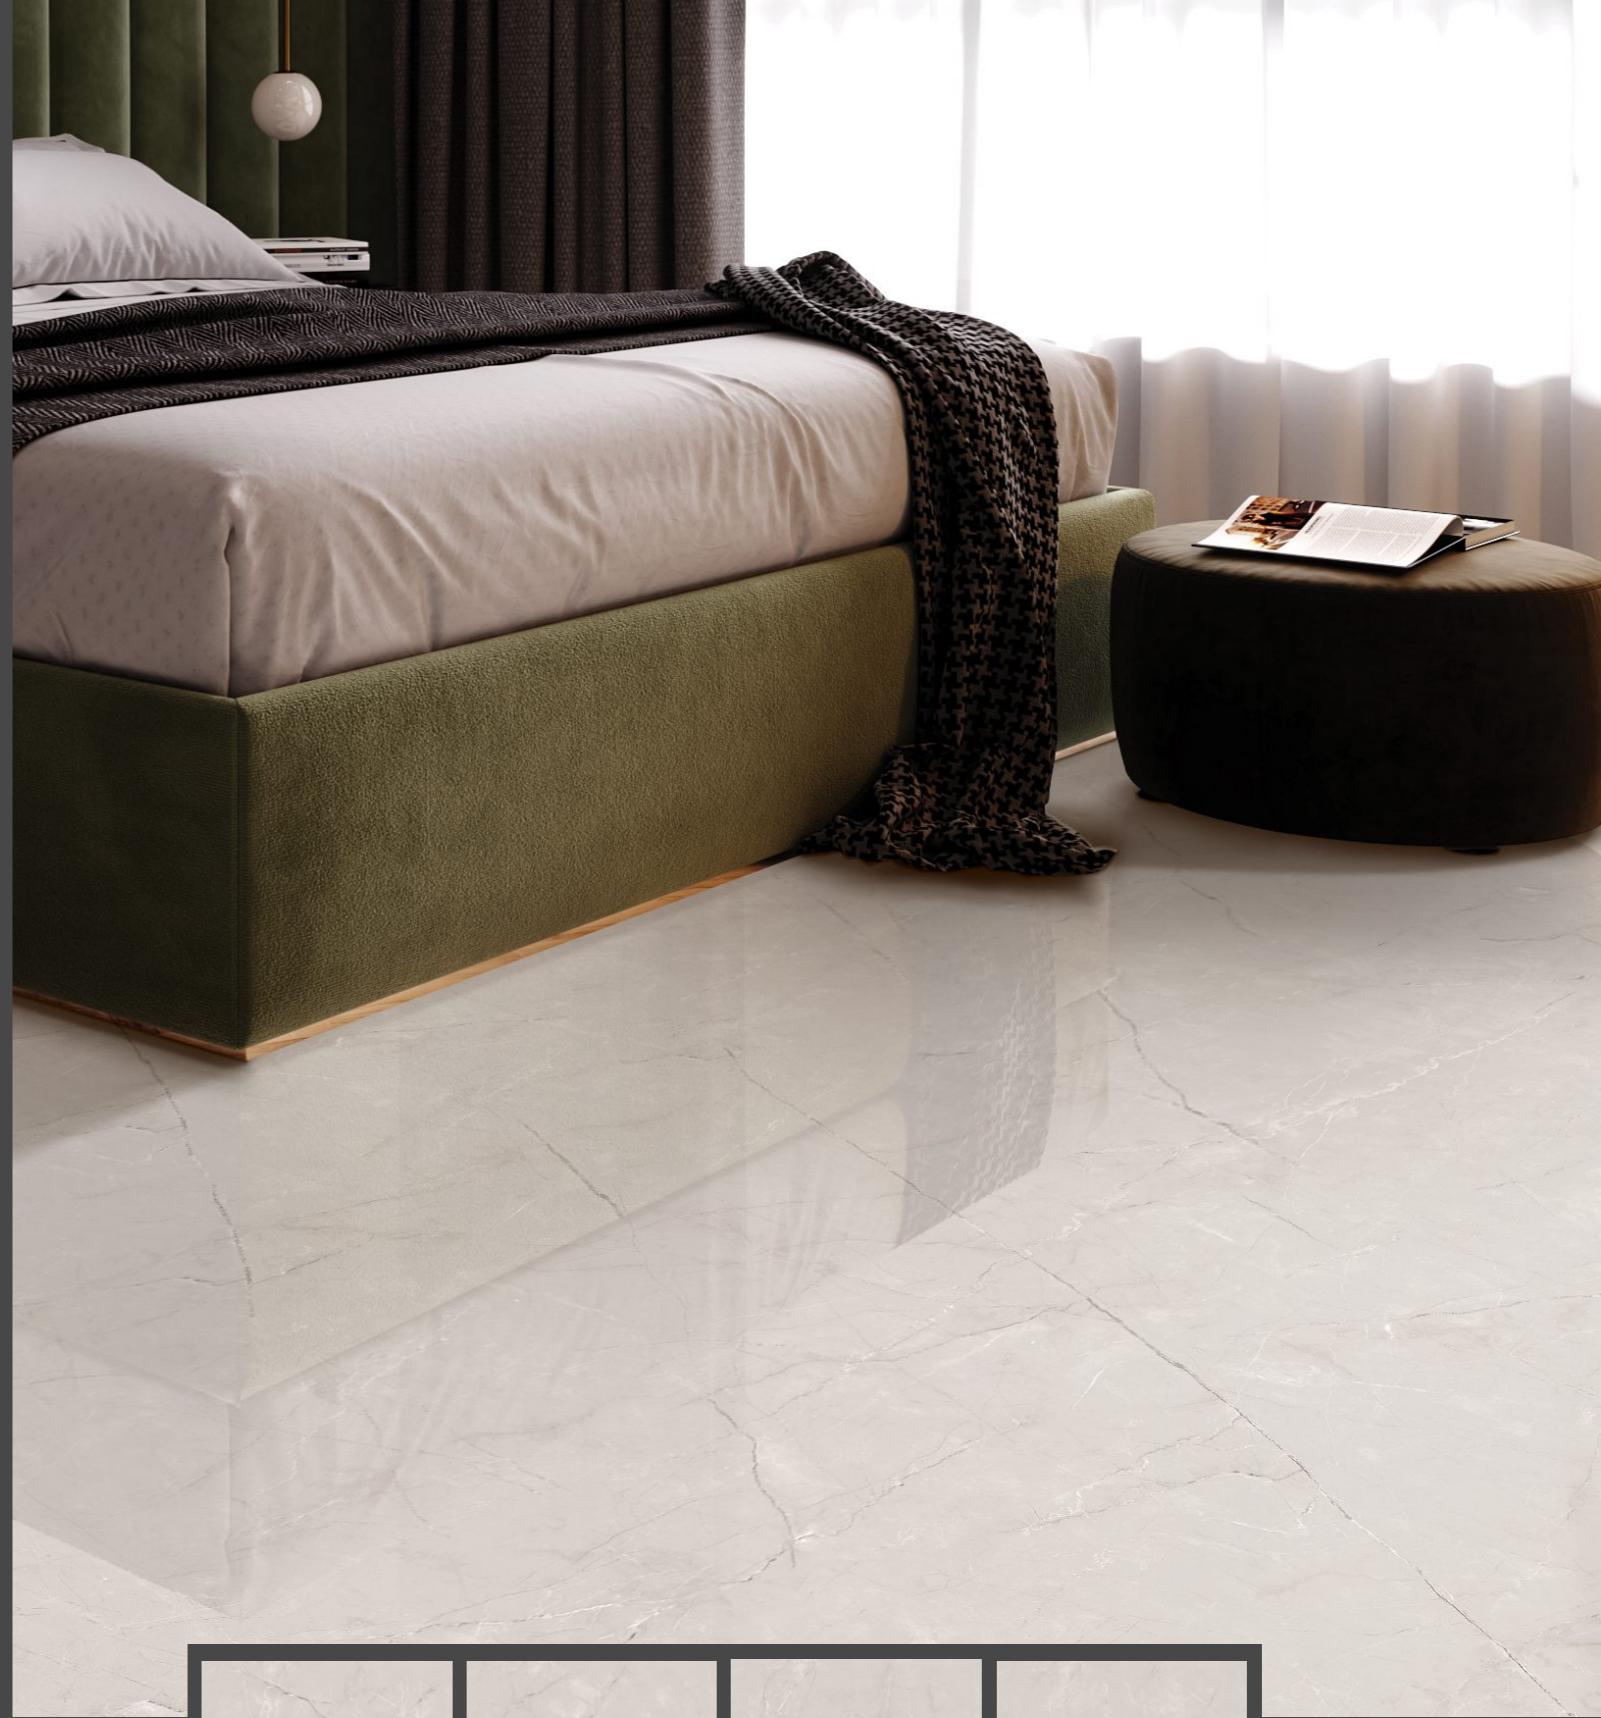

**BOSCO
GREY**

600x1200mm

Glossy
Surface